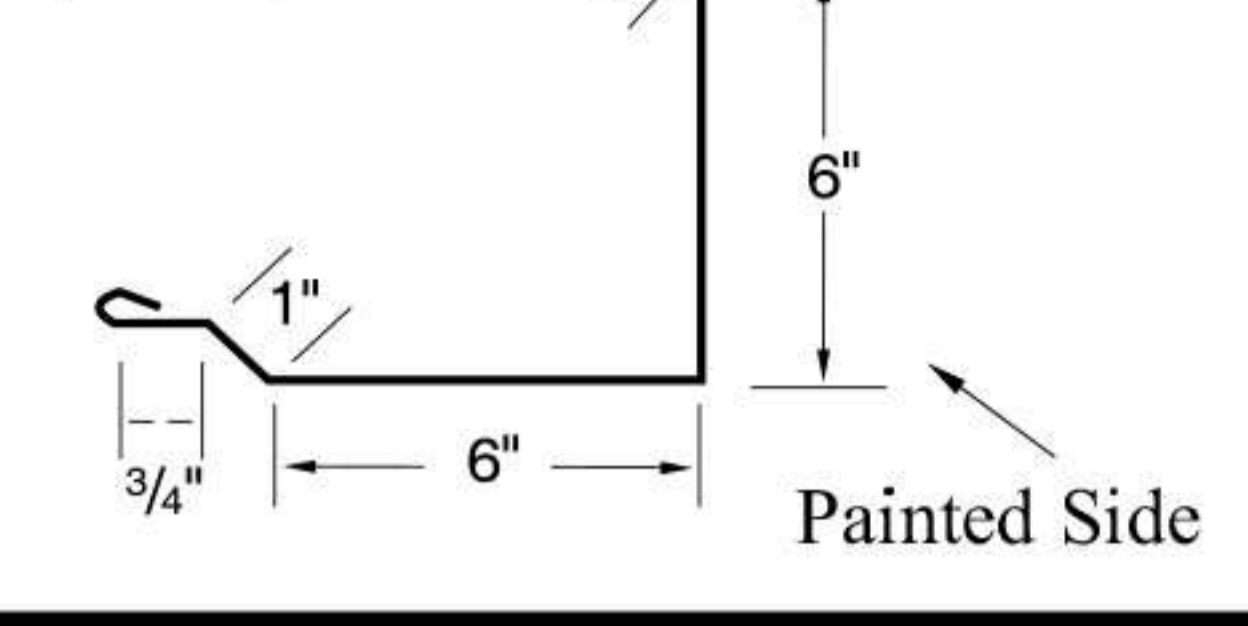

Low Rib Trims

Ridge Caps (RCP)

Gambrel Trim Upper:(GTU) Lower:(GTL)

Gable Base Soffit (GB1)

Residential Eave Trim (RET)

Gable Trim (GT6)

Mini Corner (MCRN) Rake & Corner (COR)

Residential Rake Trim (RRT)