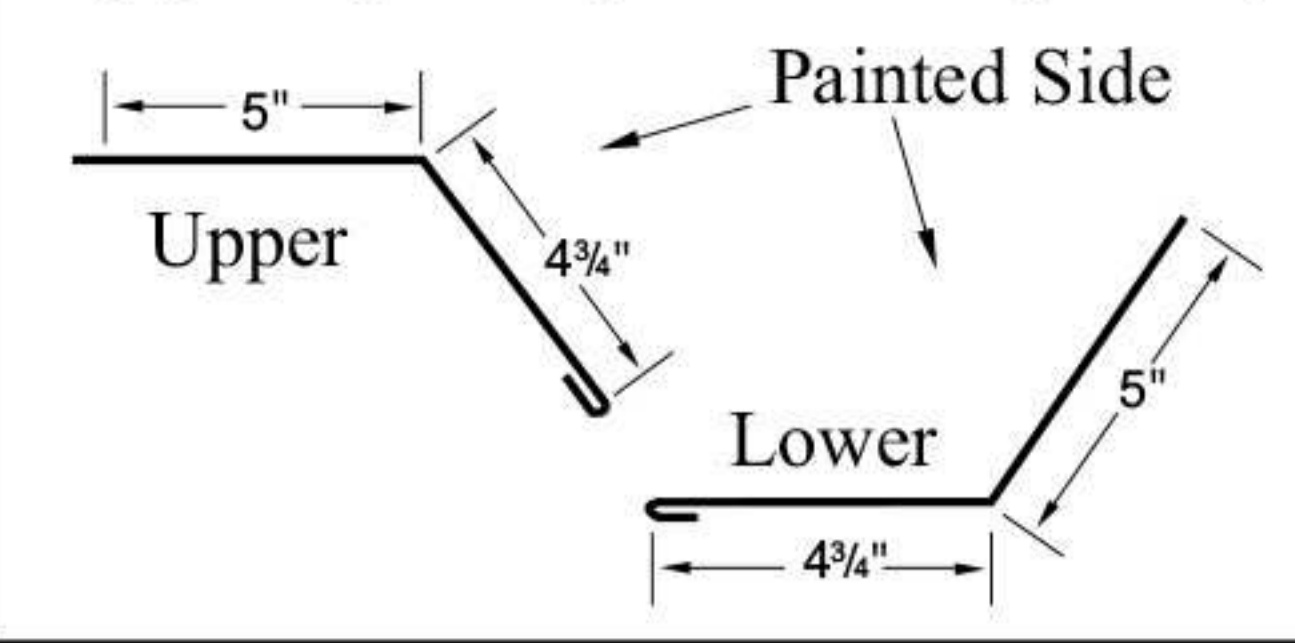

Low Rib Trims

Ridge Caps (RCP)

Gambrel Trim Upper:(GTU) Lower:(GTL)

Gable Base Soffit (GB1)

Residential Eave Trim (RET)

Gable Trim (GT6)

Mini Corner (MCRN) Rake & Corner (COR)

Residential Rake Trim (RRT)