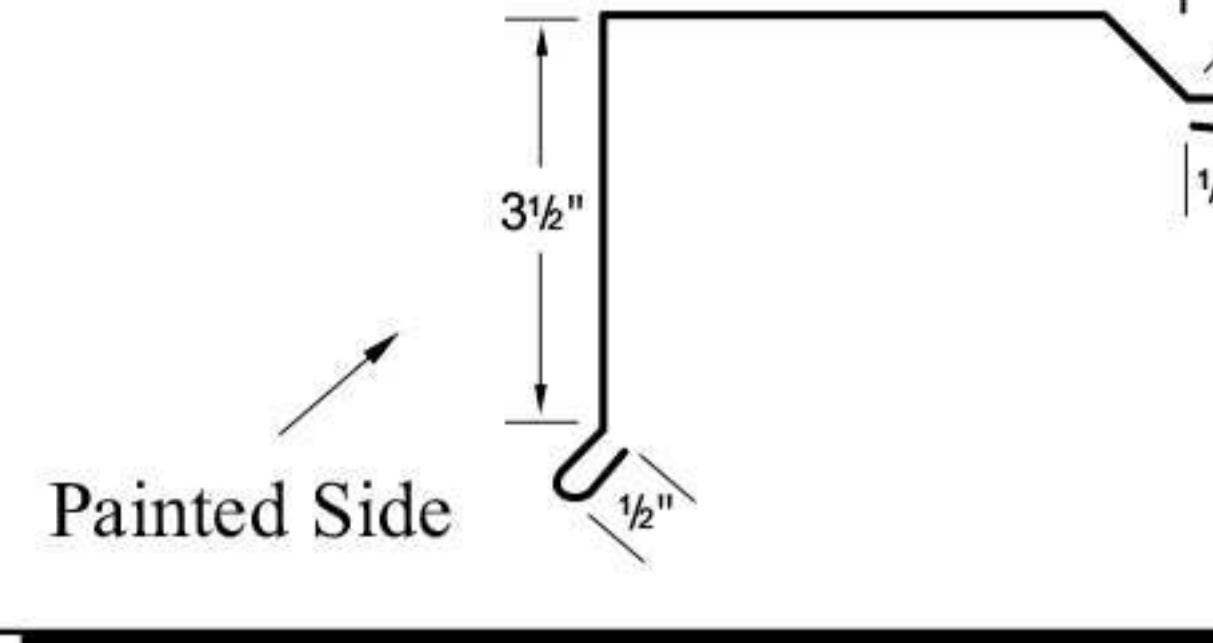

Low Rib Trims

Ridge Caps (RCP)

Gambrel Trim Upper:(GTU) Lower:(GTL)

Gable Base Soffit (GB1)

Residential Eave Trim (RET)

Gable Trim (GT6)

Mini Corner (MCRN) Rake & Corner (COR)

Residential Rake Trim (RRT)

Inside Corner (IC1)

Double Angle (DAT)

Rat Guard (RG)

Round Track Covers (CTC)

J-Trim (JT)

Universal Side Wall (SF1)

Universal End Wall (EF)

Fascia (FT)