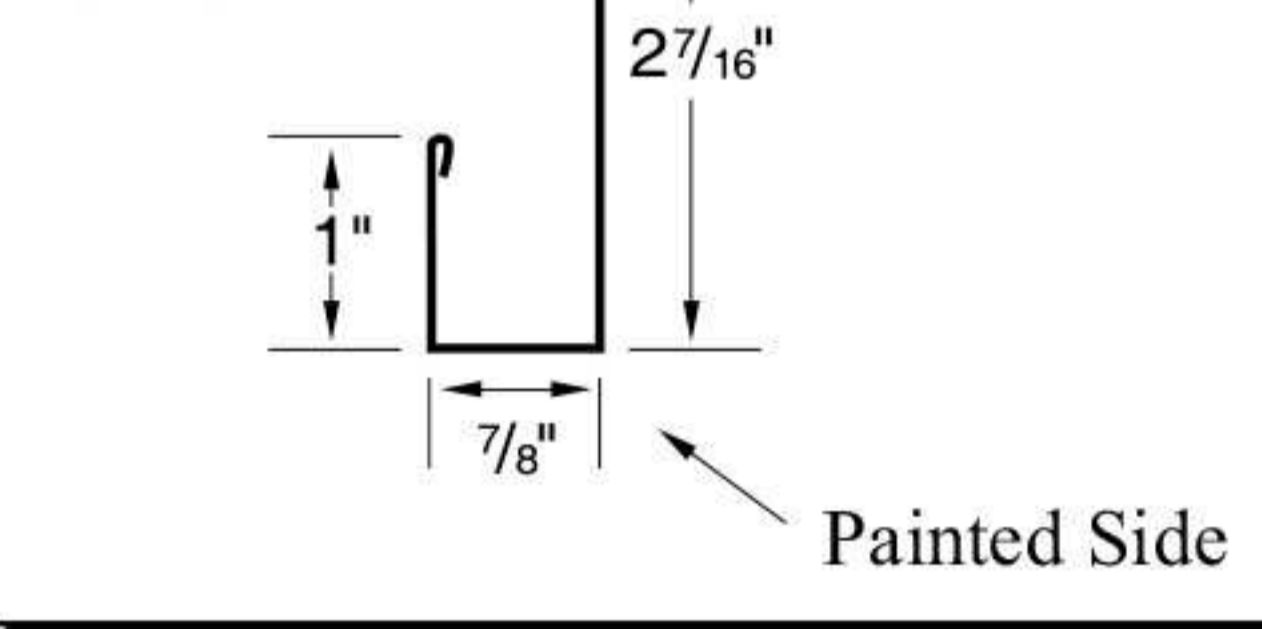

Inside Corner (IC1)

Double Angle (DAT)

Rat Guard (RG)

Round Track Covers (CTC)

J-Trim (JT)

Universal Side Wall (SF1)

Universal End Wall (EF)

Fascia (FT)