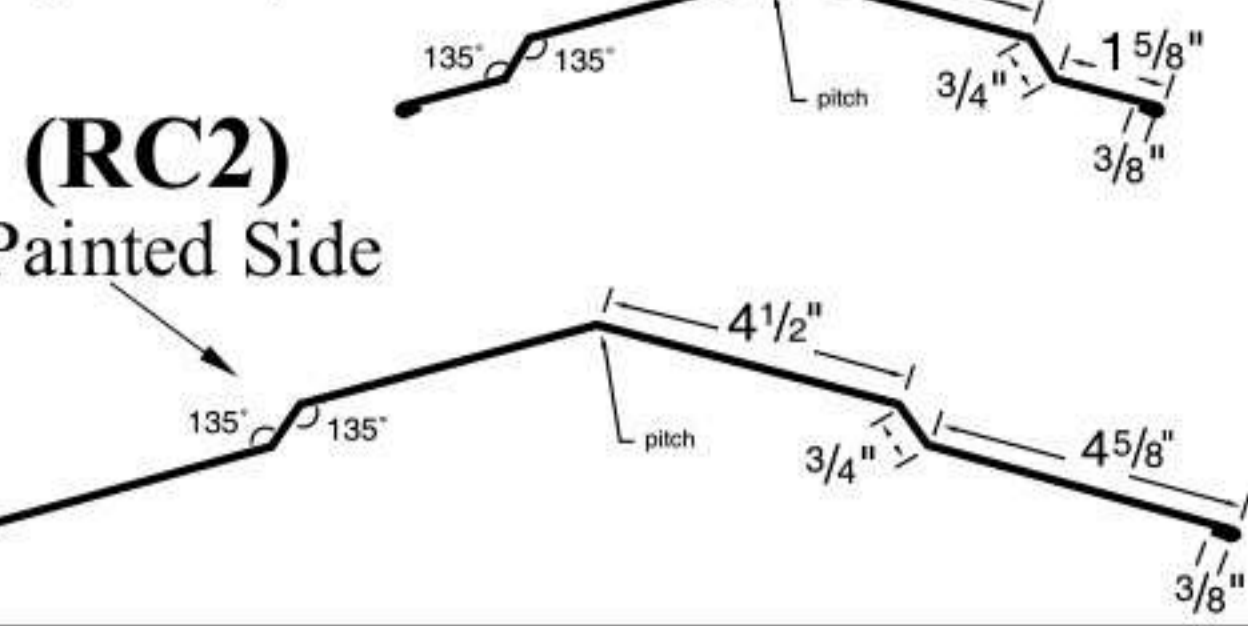

Low Rib Trims

Ridge Caps (RCP)