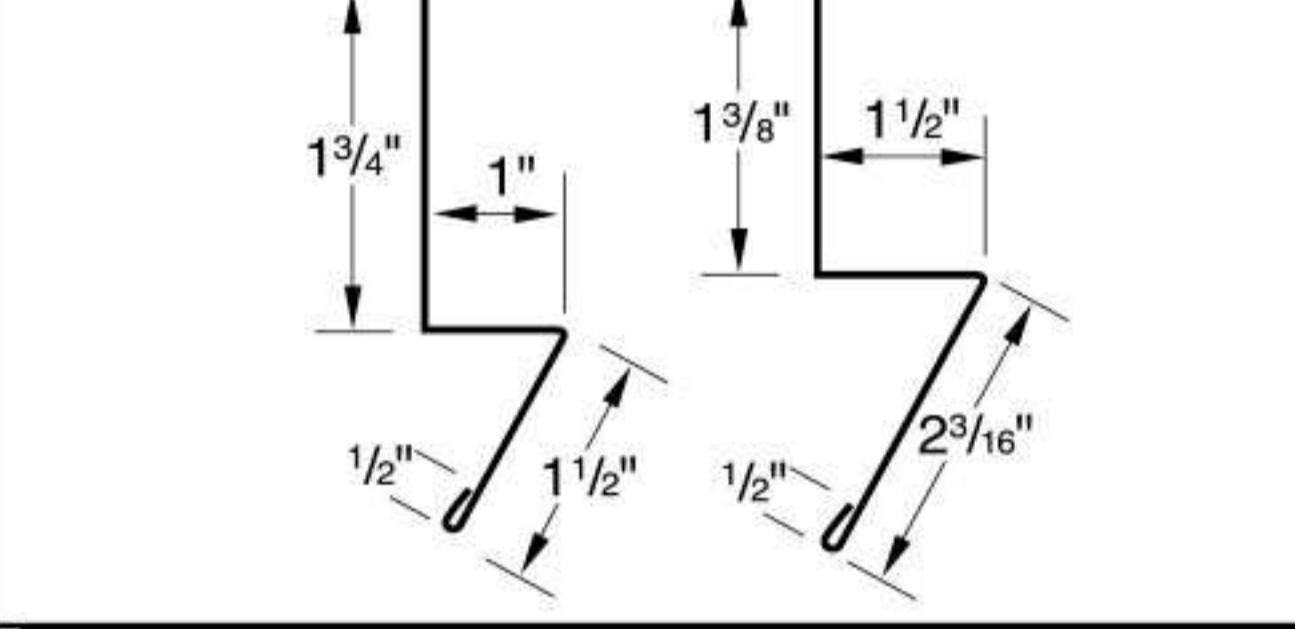

Low Rib Trims

Ridge Caps (RCP)

Gambrel Trim Upper:(GTU) Lower:(GTL)

Gable Base Soffit (GB1)

Residential Eave Trim (RET)

Gable Trim (GT6)

Mini Corner (MCRN) Rake & Corner (COR)

Residential Rake Trim (RRT)

Inside Corner (IC1)

Double Angle (DAT)

Rat Guard (RG)

Round Track Covers (CTC)

J-Trim (JT)

Universal Side Wall (SF1)

Universal End Wall (EF)

Fascia (FT)