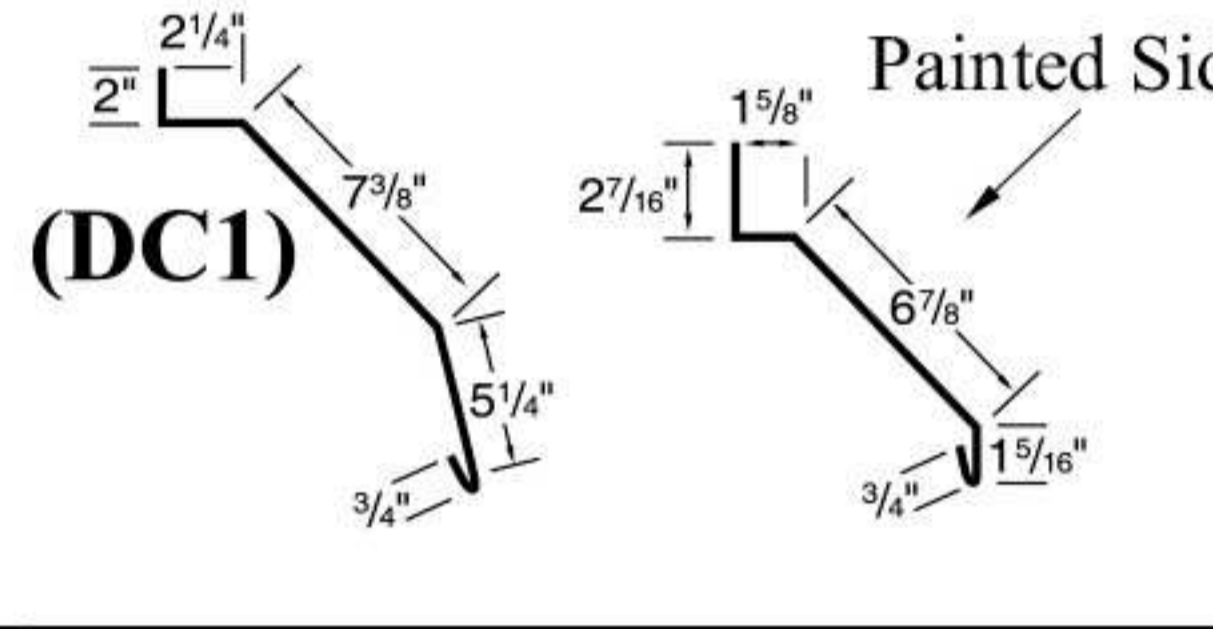

Inside Corner (IC1)

Double Angle (DAT)

Rat Guard (RG)

Round Track Covers (CTC)

J-Trim (JT)

Universal Side Wall (SF1)

Universal End Wall (EF)

Fascia (FT)