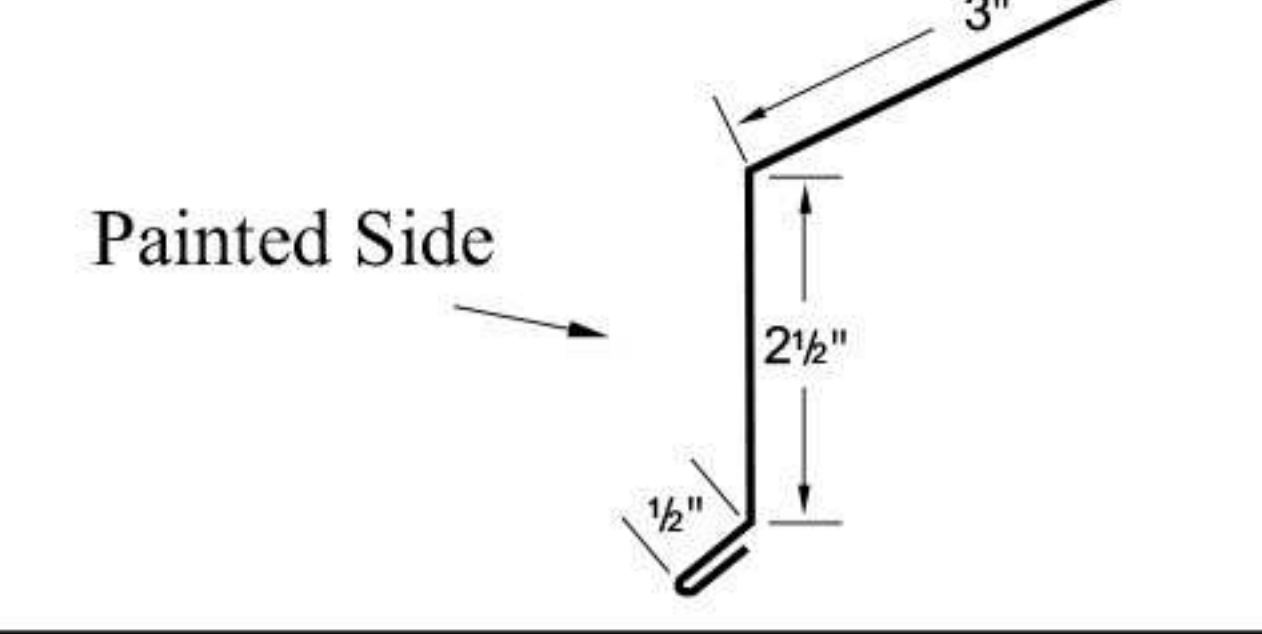

Low Rib Trims

Ridge Caps (RCP)

Gambrel Trim Upper:(GTU) Lower:(GTL)

Gable Base Soffit (GB1)

Residential Eave Trim (RET)

Gable Trim (GT6)

Mini Corner (MCRN) Rake & Corner (COR)

Residential Rake Trim (RRT)

Inside Corner (IC1)

Double Angle (DAT)

Rat Guard (RG)

Round Track Covers (CTC)

J-Trim (JT)

Universal Side Wall (SF1)

Universal End Wall (EF)

Fascia (FT)