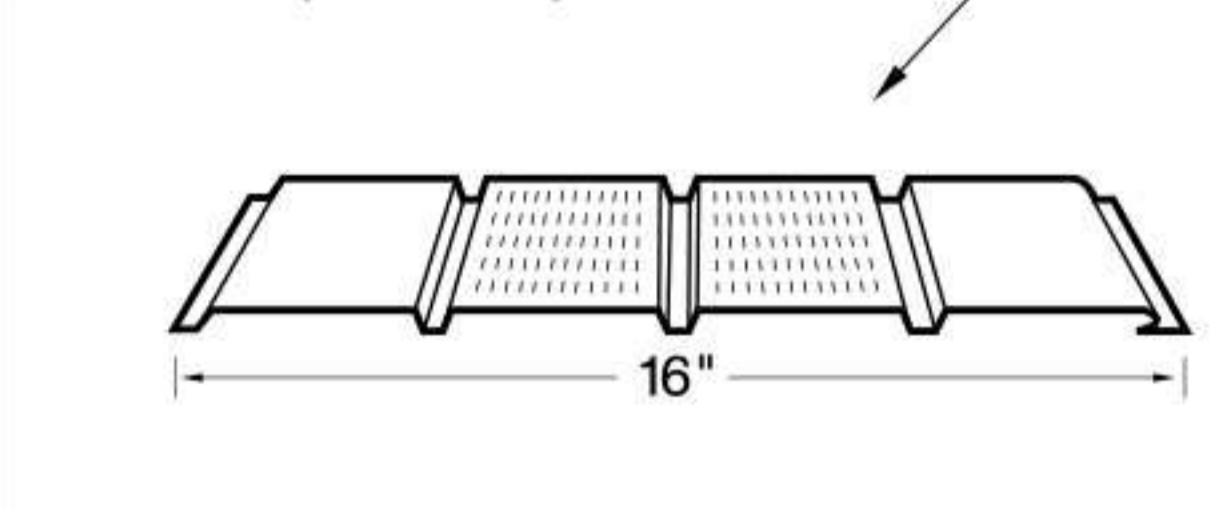

Inside Corner (IC1)

Double Angle (DAT)

Rat Guard (RG)

Round Track Covers (CTC)

J-Trim (JT)

Universal Side Wall (SF1)

Universal End Wall (EF)

Fascia (FT)

Drip Edge (RDC)

Overhead Door Jamb 7.125" (OHDJ)

Post Trims (SA 312) (SA 512) (SA 712)

Single Angles (SA 112) (SA 2X2) (SA 3X3)

VT1 Valley

Overhead Door Jamb 9.25" (OHDJ9)

Gutter (K5G206)

Aluminum Soffit* Vented (VS 12) Solid (SS 12)

Beaded Fascia (BFT)*

*Lead times may vary by location.