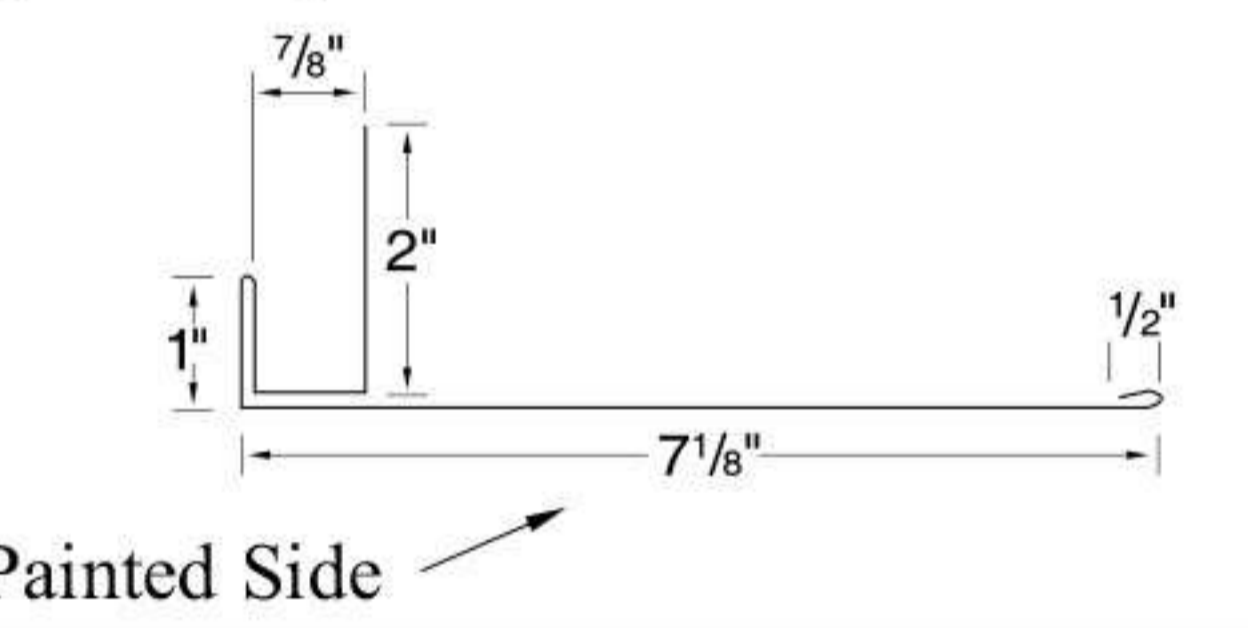

Overhead Door Jamb 7.125" (OHDJ)