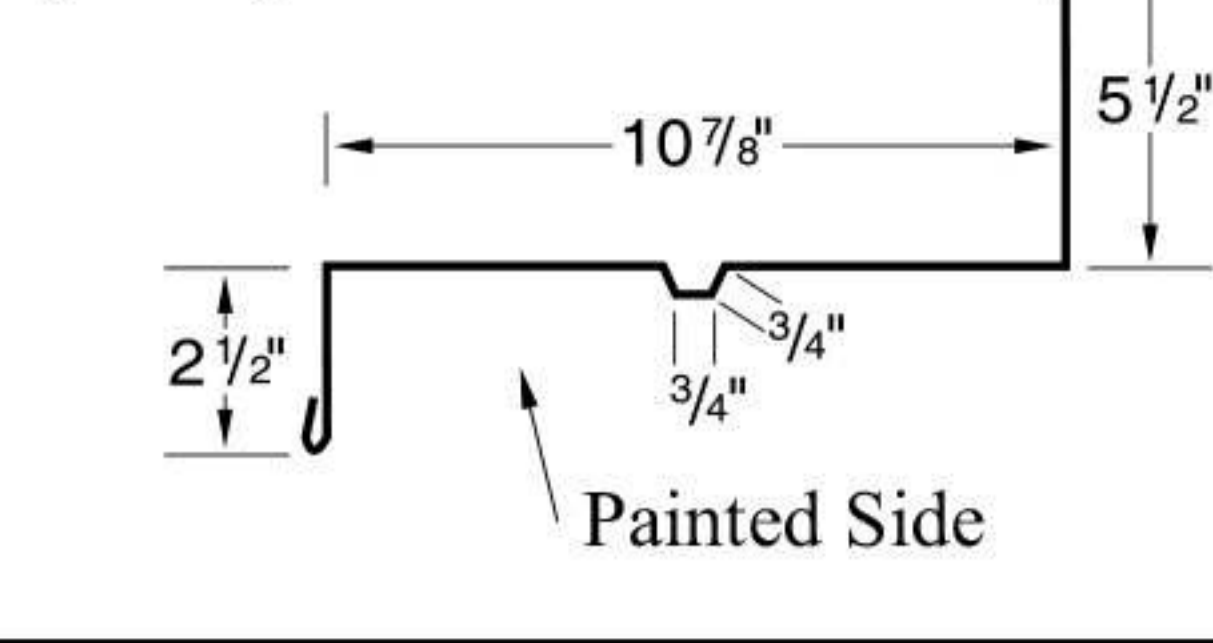

Low Rib Trims

Ridge Caps (RCP)

Gambrel Trim Upper:(GTU) Lower:(GTL)

Gable Base Soffit (GB1)

Residential Eave Trim (RET)

Gable Trim (GT6)

Mini Corner (MCRN) Rake & Corner (COR)

Residential Rake Trim (RRT)