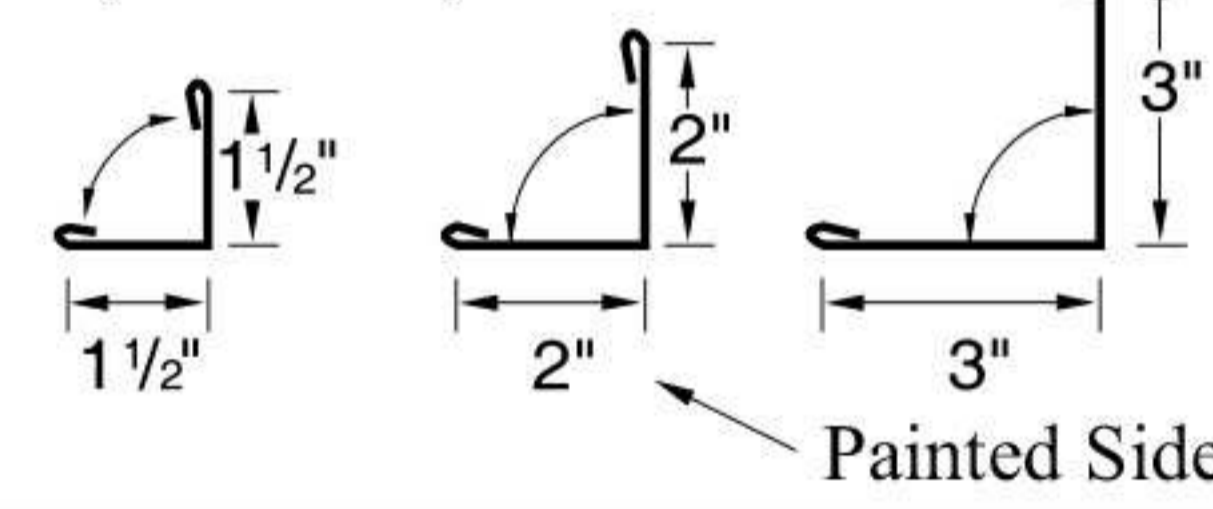

Single Angles (SA 112) (SA 2X2) (SA 3X3)