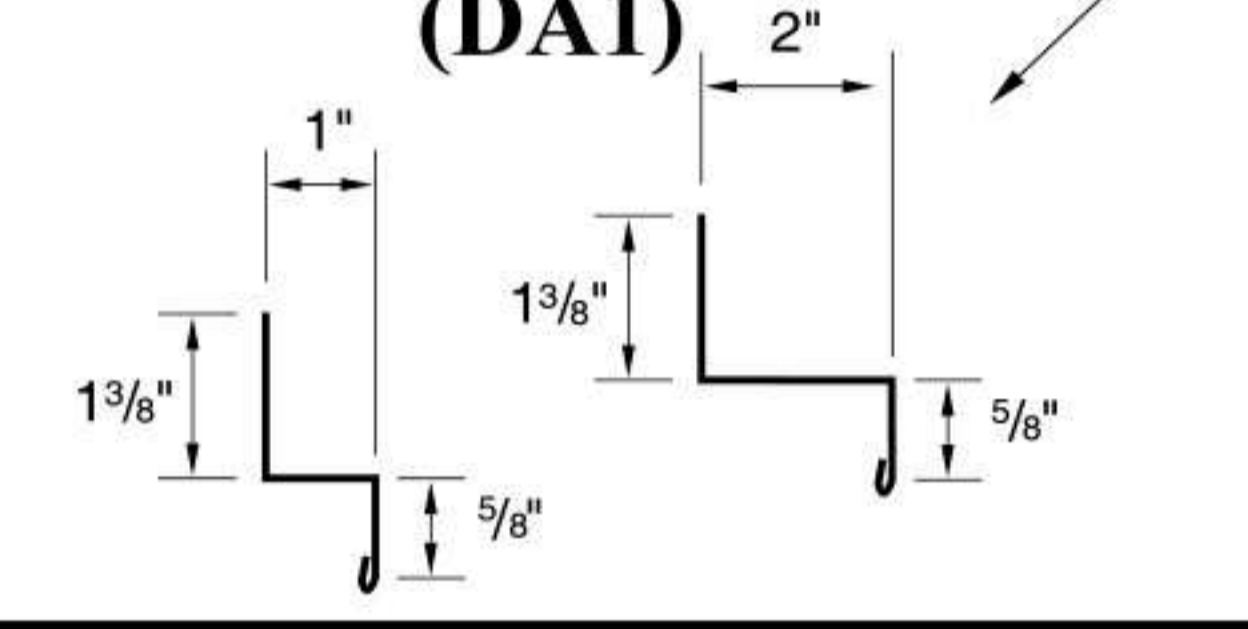

Double Angle (DAT)