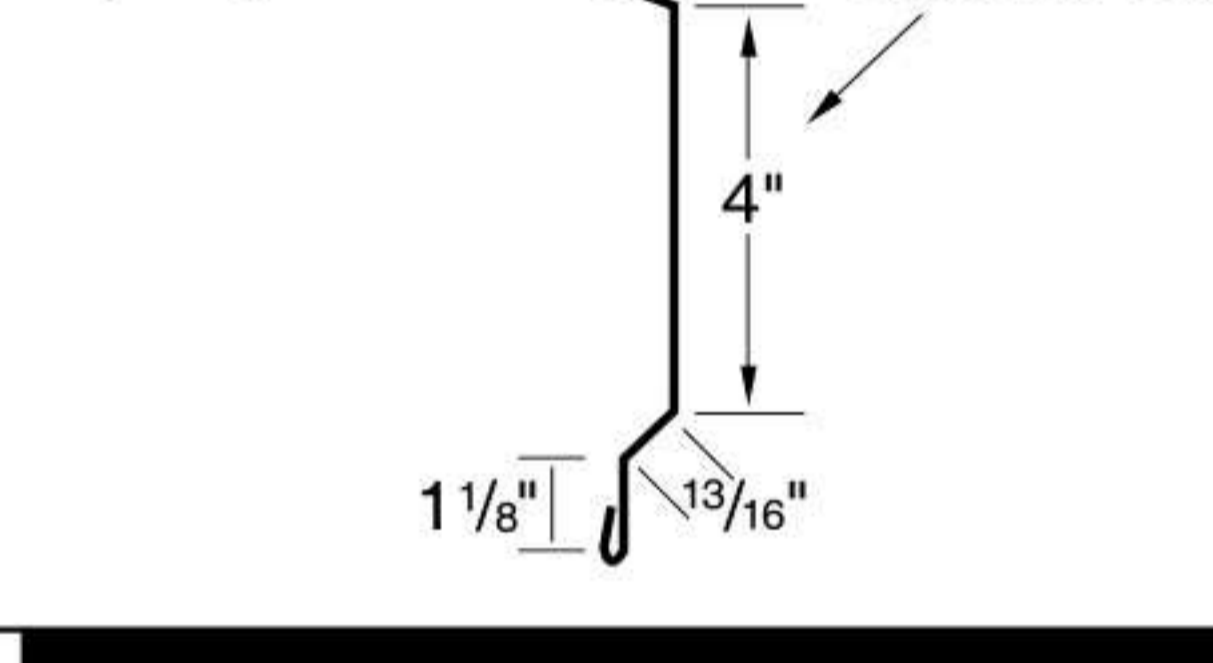

Inside Corner (IC1)

Double Angle (DAT)

Rat Guard (RG)

Round Track Covers (CTC)

J-Trim (JT)

Universal Side Wall (SF1)

Universal End Wall (EF)

Fascia (FT)