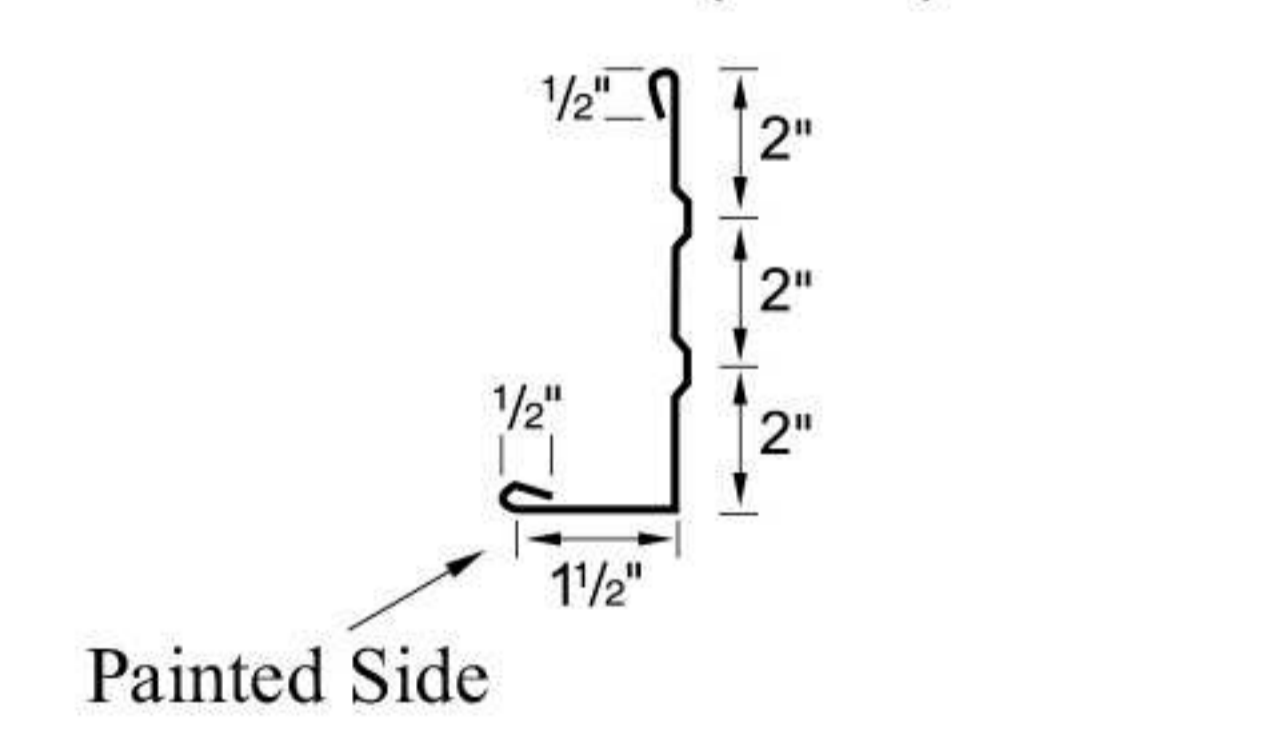

Beaded Fascia (BFT)*