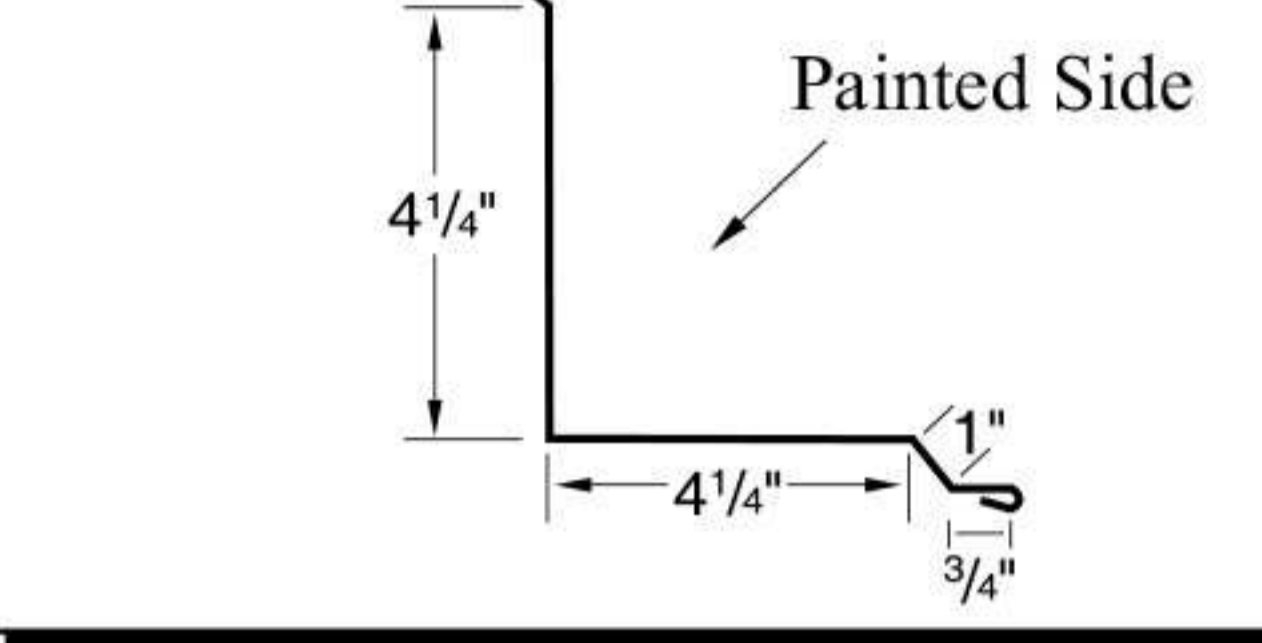

Inside Corner (IC1)