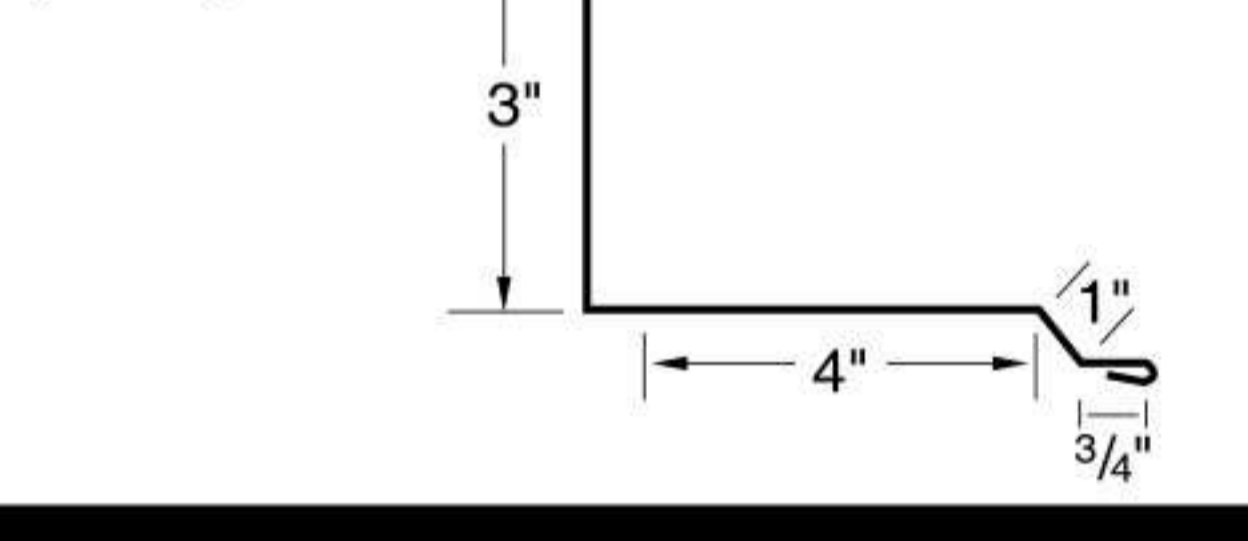

Inside Corner (IC1)

Double Angle (DAT)

Rat Guard (RG)

Round Track Covers (CTC)

J-Trim (JT)

Universal Side Wall (SF1)

Universal End Wall (EF)

Fascia (FT)