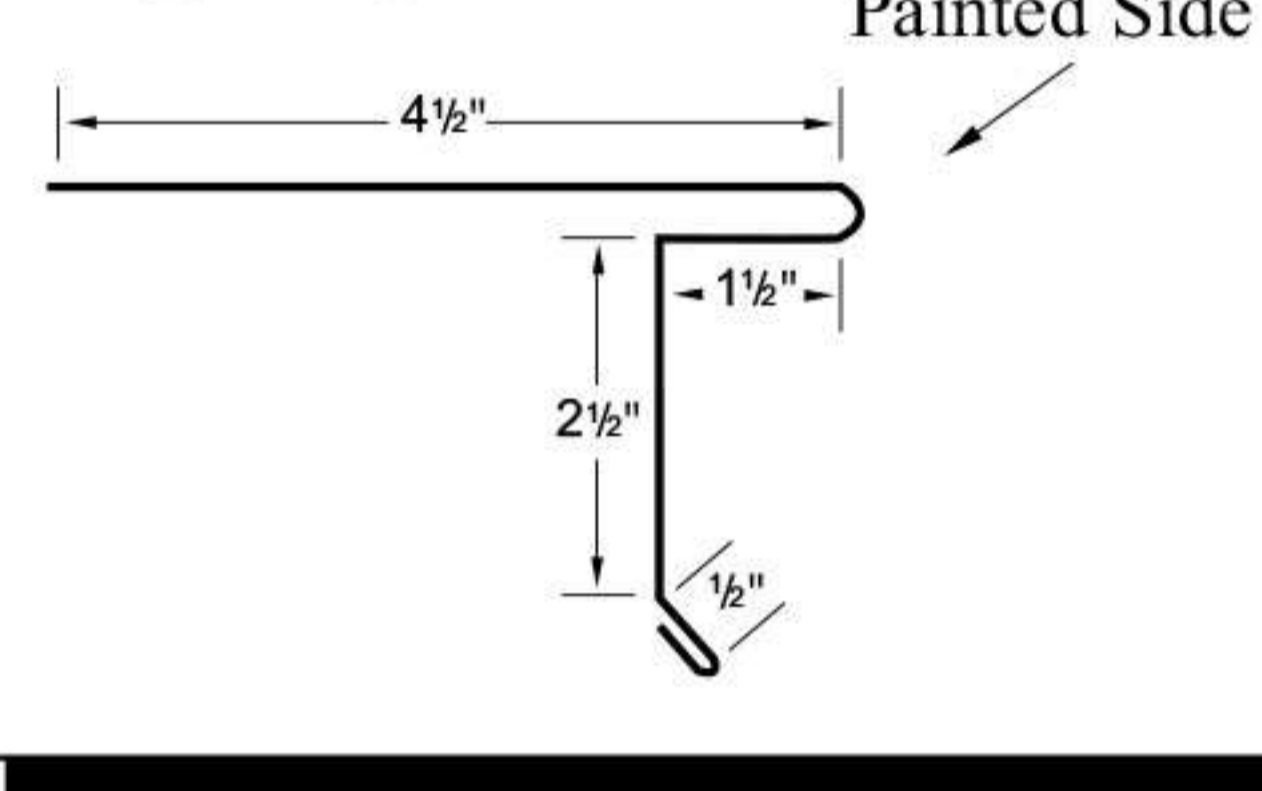

Drip Edge (RDC)